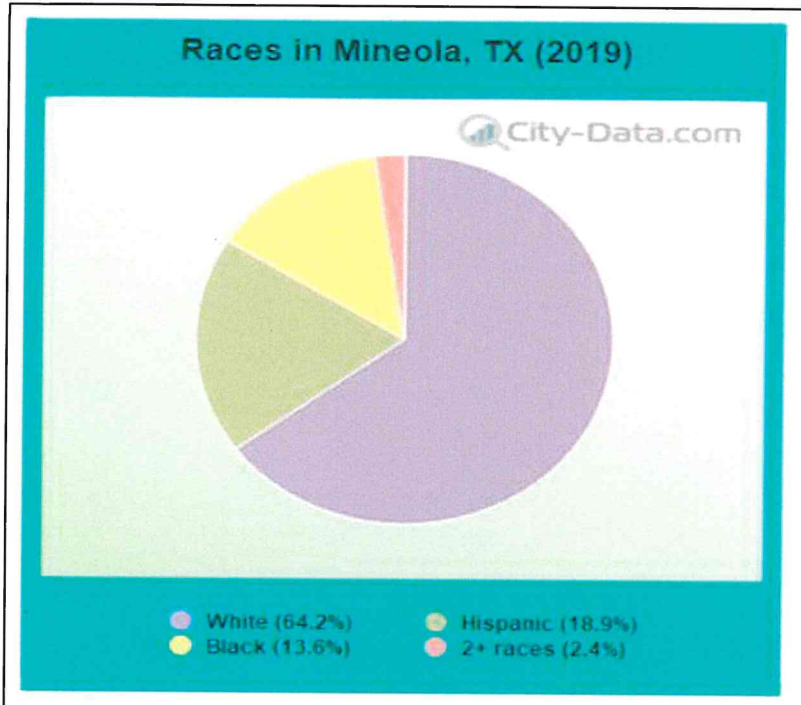

According to 2019 information obtained from <http://www.city-data.com/city/Mineola-Texas.html> the population of the City of Mineola Texas was 4,766 with the makeup being Males: (47.9%) and Females: (52.1%). The race makeup shows White (64.2%), Black (13.6%), Hispanic (18.9%), and Other Races Combined (2.4%). There are two major highways intersecting in Mineola Texas, US Hwy 80 and US Hwy 69. These two major roadways connect with interstate highways to the north and south and two major US Cities to the east and west. These major roadways carry a large and diverse population of race and ethnic origins to and through the City of Mineola. Even with this large traffic and pedestrian increase to the daily population the percentages when compared to racial profiling data only have slight differences.

This data report was compiled on February 8th 2021

Referenced from Mineola Police Department 2020 racial profiling data and <http://www.city-data.com/city/Mineola-Texas.html>